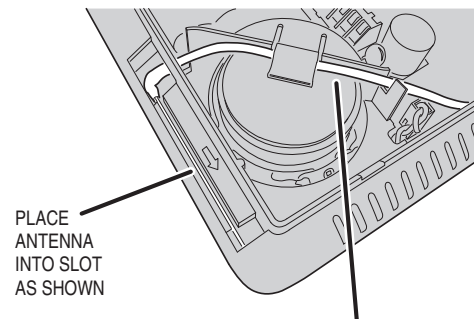

2. INSTALL ANTENNA

PLACE ANTENNA INTO SLOT AS SHOWN

ROUTE GSM ANTENNA CABLE EXACTLY AS SHOWN !!!

NOTE: IF USING AN EXTERNAL GSM ANTENNA SKIP THIS STEP

LIMITED WARRANTY

This 2GIG Technologies product is warranted against defects in material and workmanship for one (1) year. **This warranty extends only to wholesale customers** who buy direct from 2GIG Technologies or through 2GIG Technologies' normal distribution channels. **2GIG Technologies does not warrant this product to consumers.** Consumers should inquire from their selling dealer as to the nature of the dealer's warranty, if any. **There are no obligations or liabilities on the part of 2GIG Technologies for consequential damages arising out of or in connection with use or performance of this product or other indirect damages with respect to loss of property, revenue, or profit, or cost of removal, installation, or reinstatement.** All implied warranties, including implied warranties for merchantability and implied warranties for fitness, are valid only until the warranty expires. **This 2GIG Technologies Warranty is in lieu of all other warranties express or implied.**

All products returned for warranty service require a Return Product Authorization Number (RPA#). Contact 2GIG Technologies at 866-670-1591 for an RPA# and other important details.