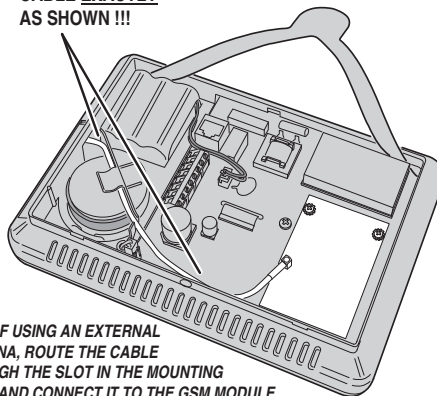

4. CONNECT ANTENNA

ROUTE GSM ANTENNA CABLE EXACTLY AS SHOWN !!!

NOTE: IF USING AN EXTERNAL ANTENNA, ROUTE THE CABLE THROUGH THE SLOT IN THE MOUNTING PLATE AND CONNECT IT TO THE GSM MODULE