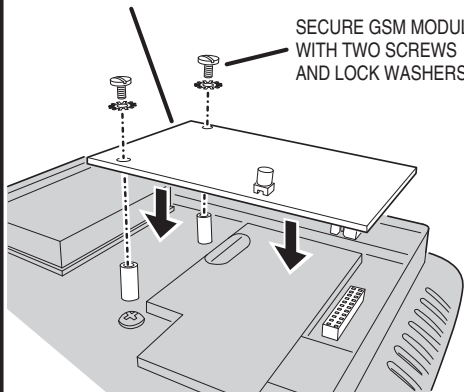

3. INSTALL GSM MODULE

PLUG GSM MODULE INTO CONTROL PANEL

SECURE GSM MODULE WITH TWO SCREWS AND LOCK WASHERS