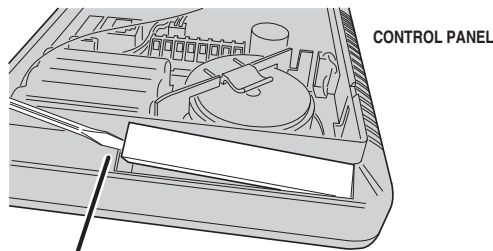

1. REMOVE ANTENNA COVER

USE A SMALL SCREWDRIVER TO PRY OPEN THE ANTENNA ACCESS COVER

NOTE: IF USING AN EXTERNAL GSM ANTENNA SKIP THIS STEP